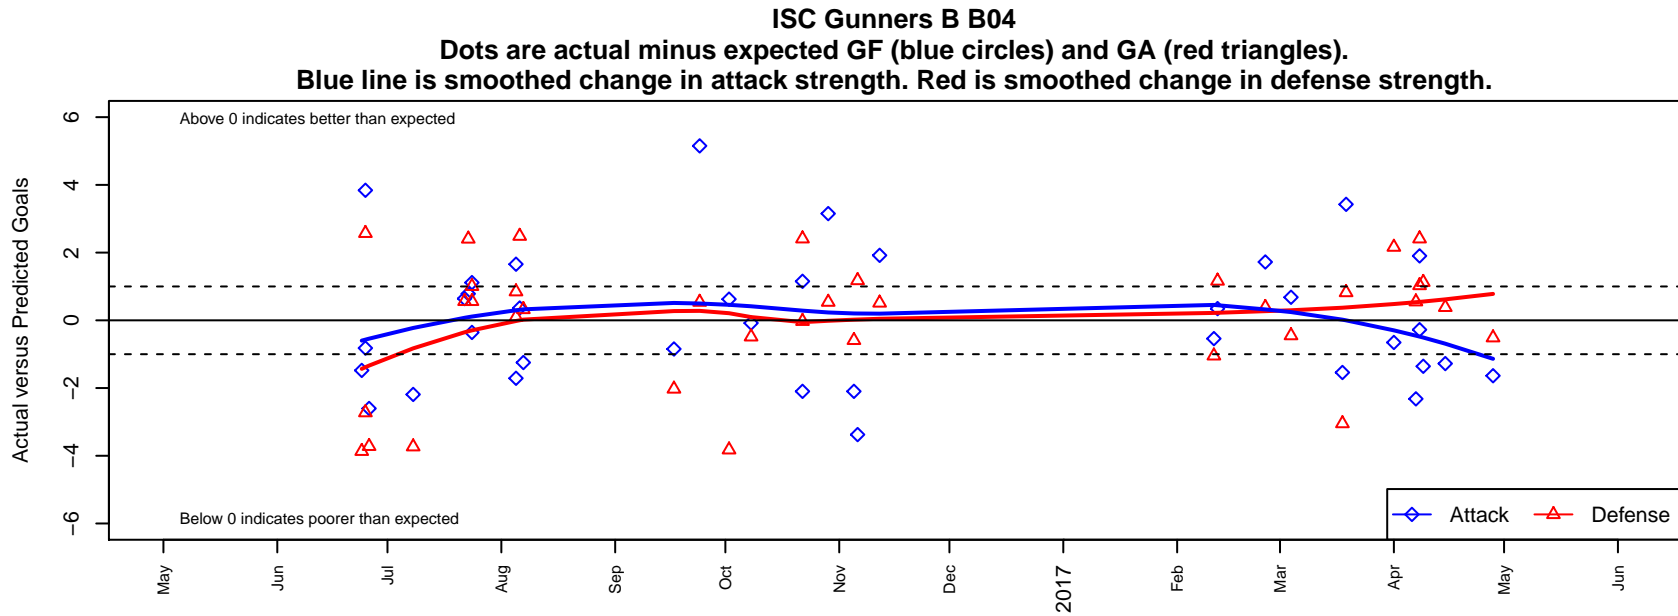

ISC Gunners B B04

Issaquah SC
 Issaquah, WA
 B04 total strength=824
 attack=1.58 defense=0.75
 fall league = PSPL Classic 2 Red U13
 spr league = Spr PSPL Classic 2 Blue U13

alt names used:
 ISC Gunners B04B
 ISC GUNNERS FCISC GUNNERS B04 B
 ISC Gunners B04B
 ISC GUNNERS FC ISC GUNNERS B04 B (WA
 ISC Gunners B04B
 ISC Gunners B04B
 ISC GUNNERS FC ISC GUNNERS B04 B (WA

**attack and defense variance (black dot)
relative to other teams
and top 10 in region**

**attack and defense rating
relative to others at age
and all opponents in last 13 months**

Performance relative to 13 month average