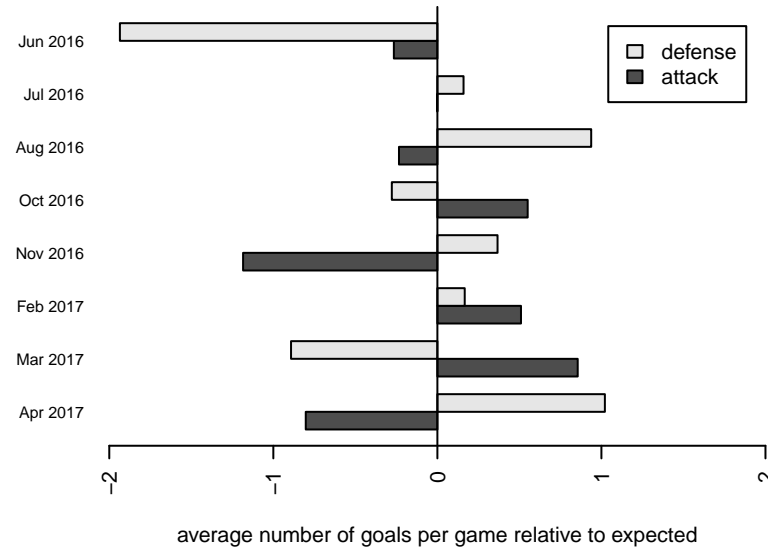

Performance relative to 13 month average