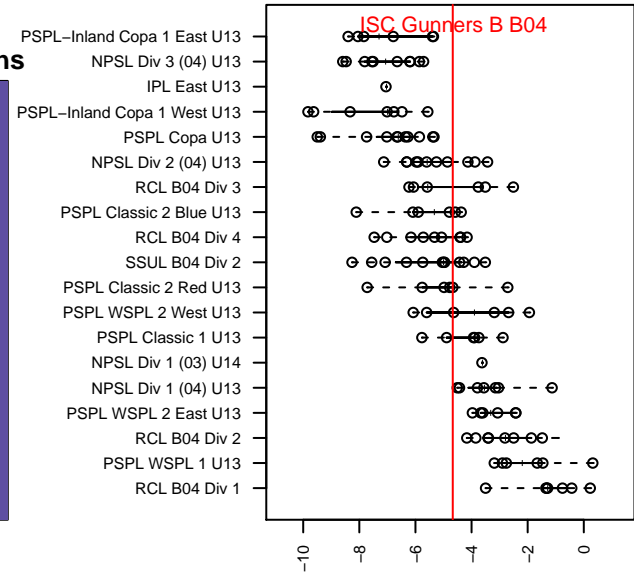

ISC Gunners B B04

Issaquah SC
 Issaquah, WA
 B04 total strength=824
 attack=1.58 defense=0.75
 fall league = PSPL Classic 2 Red U13
 spr league = Spr PSPL Classic 2 Blue U13

alt names used:
 ISC Gunners B04B
 ISC GUNNERS FCISC GUNNERS B04 B
 ISC Gunners B04B
 ISC GUNNERS FC ISC GUNNERS B04 B (WA
 ISC Gunners B04B
 ISC Gunners B04B
 ISC GUNNERS FC ISC GUNNERS B04 B (WA

Venues played:
 2016 Clash At the Border Div 2 Gold/Silver U13
 2016 Gunners Invitational 2004 Silver
 2016 Sounders FC Cup BU13 Silver
 2016 WA Rush Cup B04 Silver U13
 2016 PSPL Classic 2 Red U13
 2016 Spr PSPL Classic 2 Blue U13
 2016 WA Cup U13 Silver U13

**attack and defense variance (black dot)
relative to other teams
and top 10 in region**

**attack and defense rating
relative to others at age
and all opponents in last 13 months**

Performance relative to 13 month average