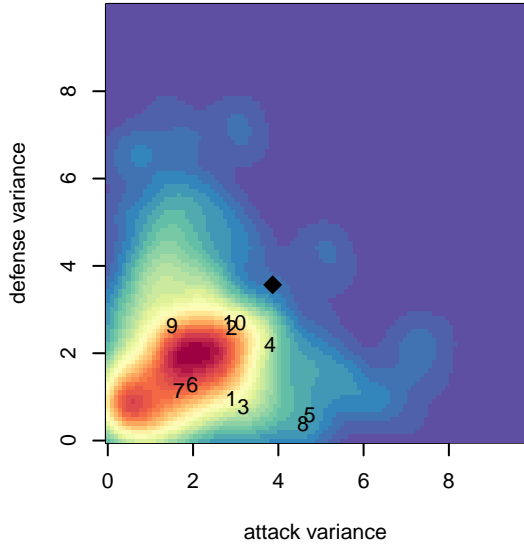

ISC Gunners B B04

Issaquah SC
 Issaquah, WA
 B04 total strength=824
 attack=1.58 defense=0.75
 fall league = PSPL Classic 2 Red U13
 spr league = Spr PSPL Classic 2 Blue U13

alt names used:
 ISC Gunners B04B
 ISC GUNNERS FCISC GUNNERS B04 B
 ISC Gunners B04B
 ISC GUNNERS FC ISC GUNNERS B04 B (WA
 ISC Gunners B04B
 ISC Gunners B04B
 ISC GUNNERS FC ISC GUNNERS B04 B (WA

**attack and defense variance (black dot)
relative to other teams
and top 10 in region**

**attack and defense rating
relative to others at age
and all opponents in last 13 months**

Performance relative to 13 month average