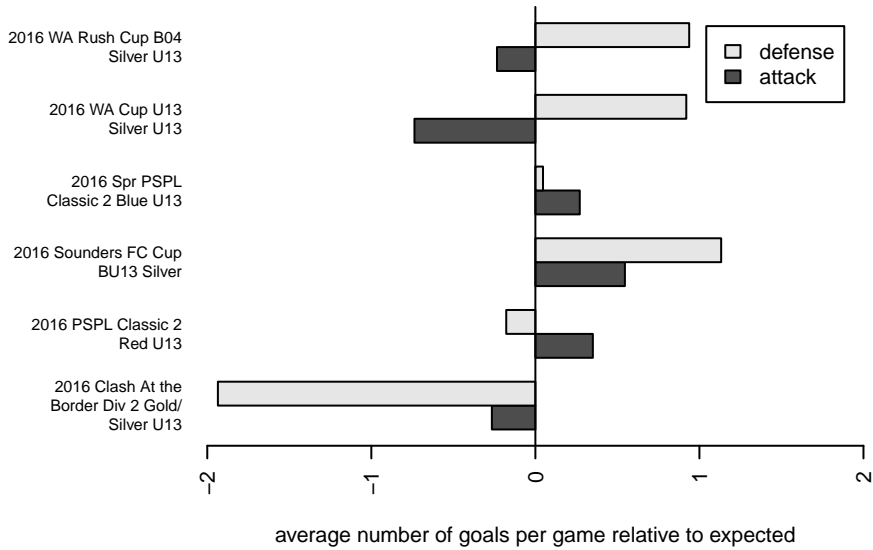

ISC Gunners B B04

Issaquah SC
 Issaquah, WA
 B04 total strength=824
 attack=1.58 defense=0.75
 fall league = PSPL Classic 2 Red U13
 spr league = Spr PSPL Classic 2 Blue U13

alt names used:
 ISC Gunners B04B
 ISC GUNNERS FCISC GUNNERS B04 B
 ISC Gunners B04B
 ISC GUNNERS FC ISC GUNNERS B04 B (WA
 ISC Gunners B04B
 ISC Gunners B04B
 ISC GUNNERS FC ISC GUNNERS B04 B (WA

Venues played:
 2016 Clash At the Border Div 2 Gold/Silver U13
 2016 Gunners Invitational 2004 Silver
 2016 Sounders FC Cup BU13 Silver
 2016 WA Rush Cup B04 Silver U13
 2016 PSPL Classic 2 Red U13
 2016 Spr PSPL Classic 2 Blue U13
 2016 WA Cup U13 Silver U13

**attack and defense variance (black dot)
relative to other teams
and top 10 in region**

**attack and defense rating
relative to others at age
and all opponents in last 13 months**

Performance relative to 13 month average