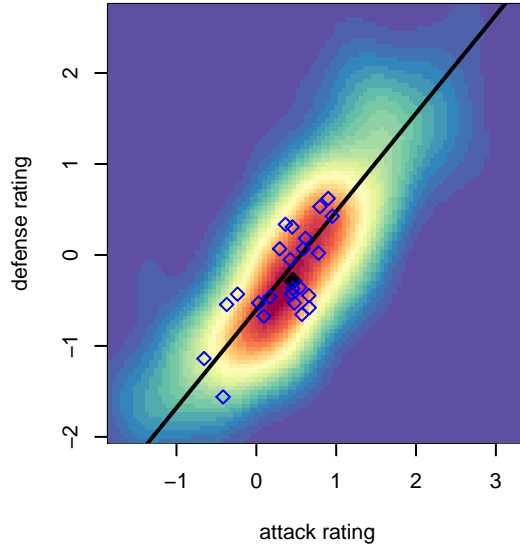

ISC Gunners B B04

Issaquah SC
 Issaquah, WA
 B04 total strength=824
 attack=1.58 defense=0.75
 fall league = PSPL Classic 2 Red U13
 spr league = Spr PSPL Classic 2 Blue U13

alt names used:
 ISC Gunners B04B
 ISC GUNNERS FCISC GUNNERS B04 B
 ISC Gunners B04B
 ISC GUNNERS FC ISC GUNNERS B04 B (WA
 ISC Gunners B04B
 ISC Gunners B04B
 ISC GUNNERS FC ISC GUNNERS B04 B (WA

**attack and defense variance (black dot)
relative to other teams
and top 10 in region**

**attack and defense rating
relative to others at age
and all opponents in last 13 months**

Performance relative to 13 month average